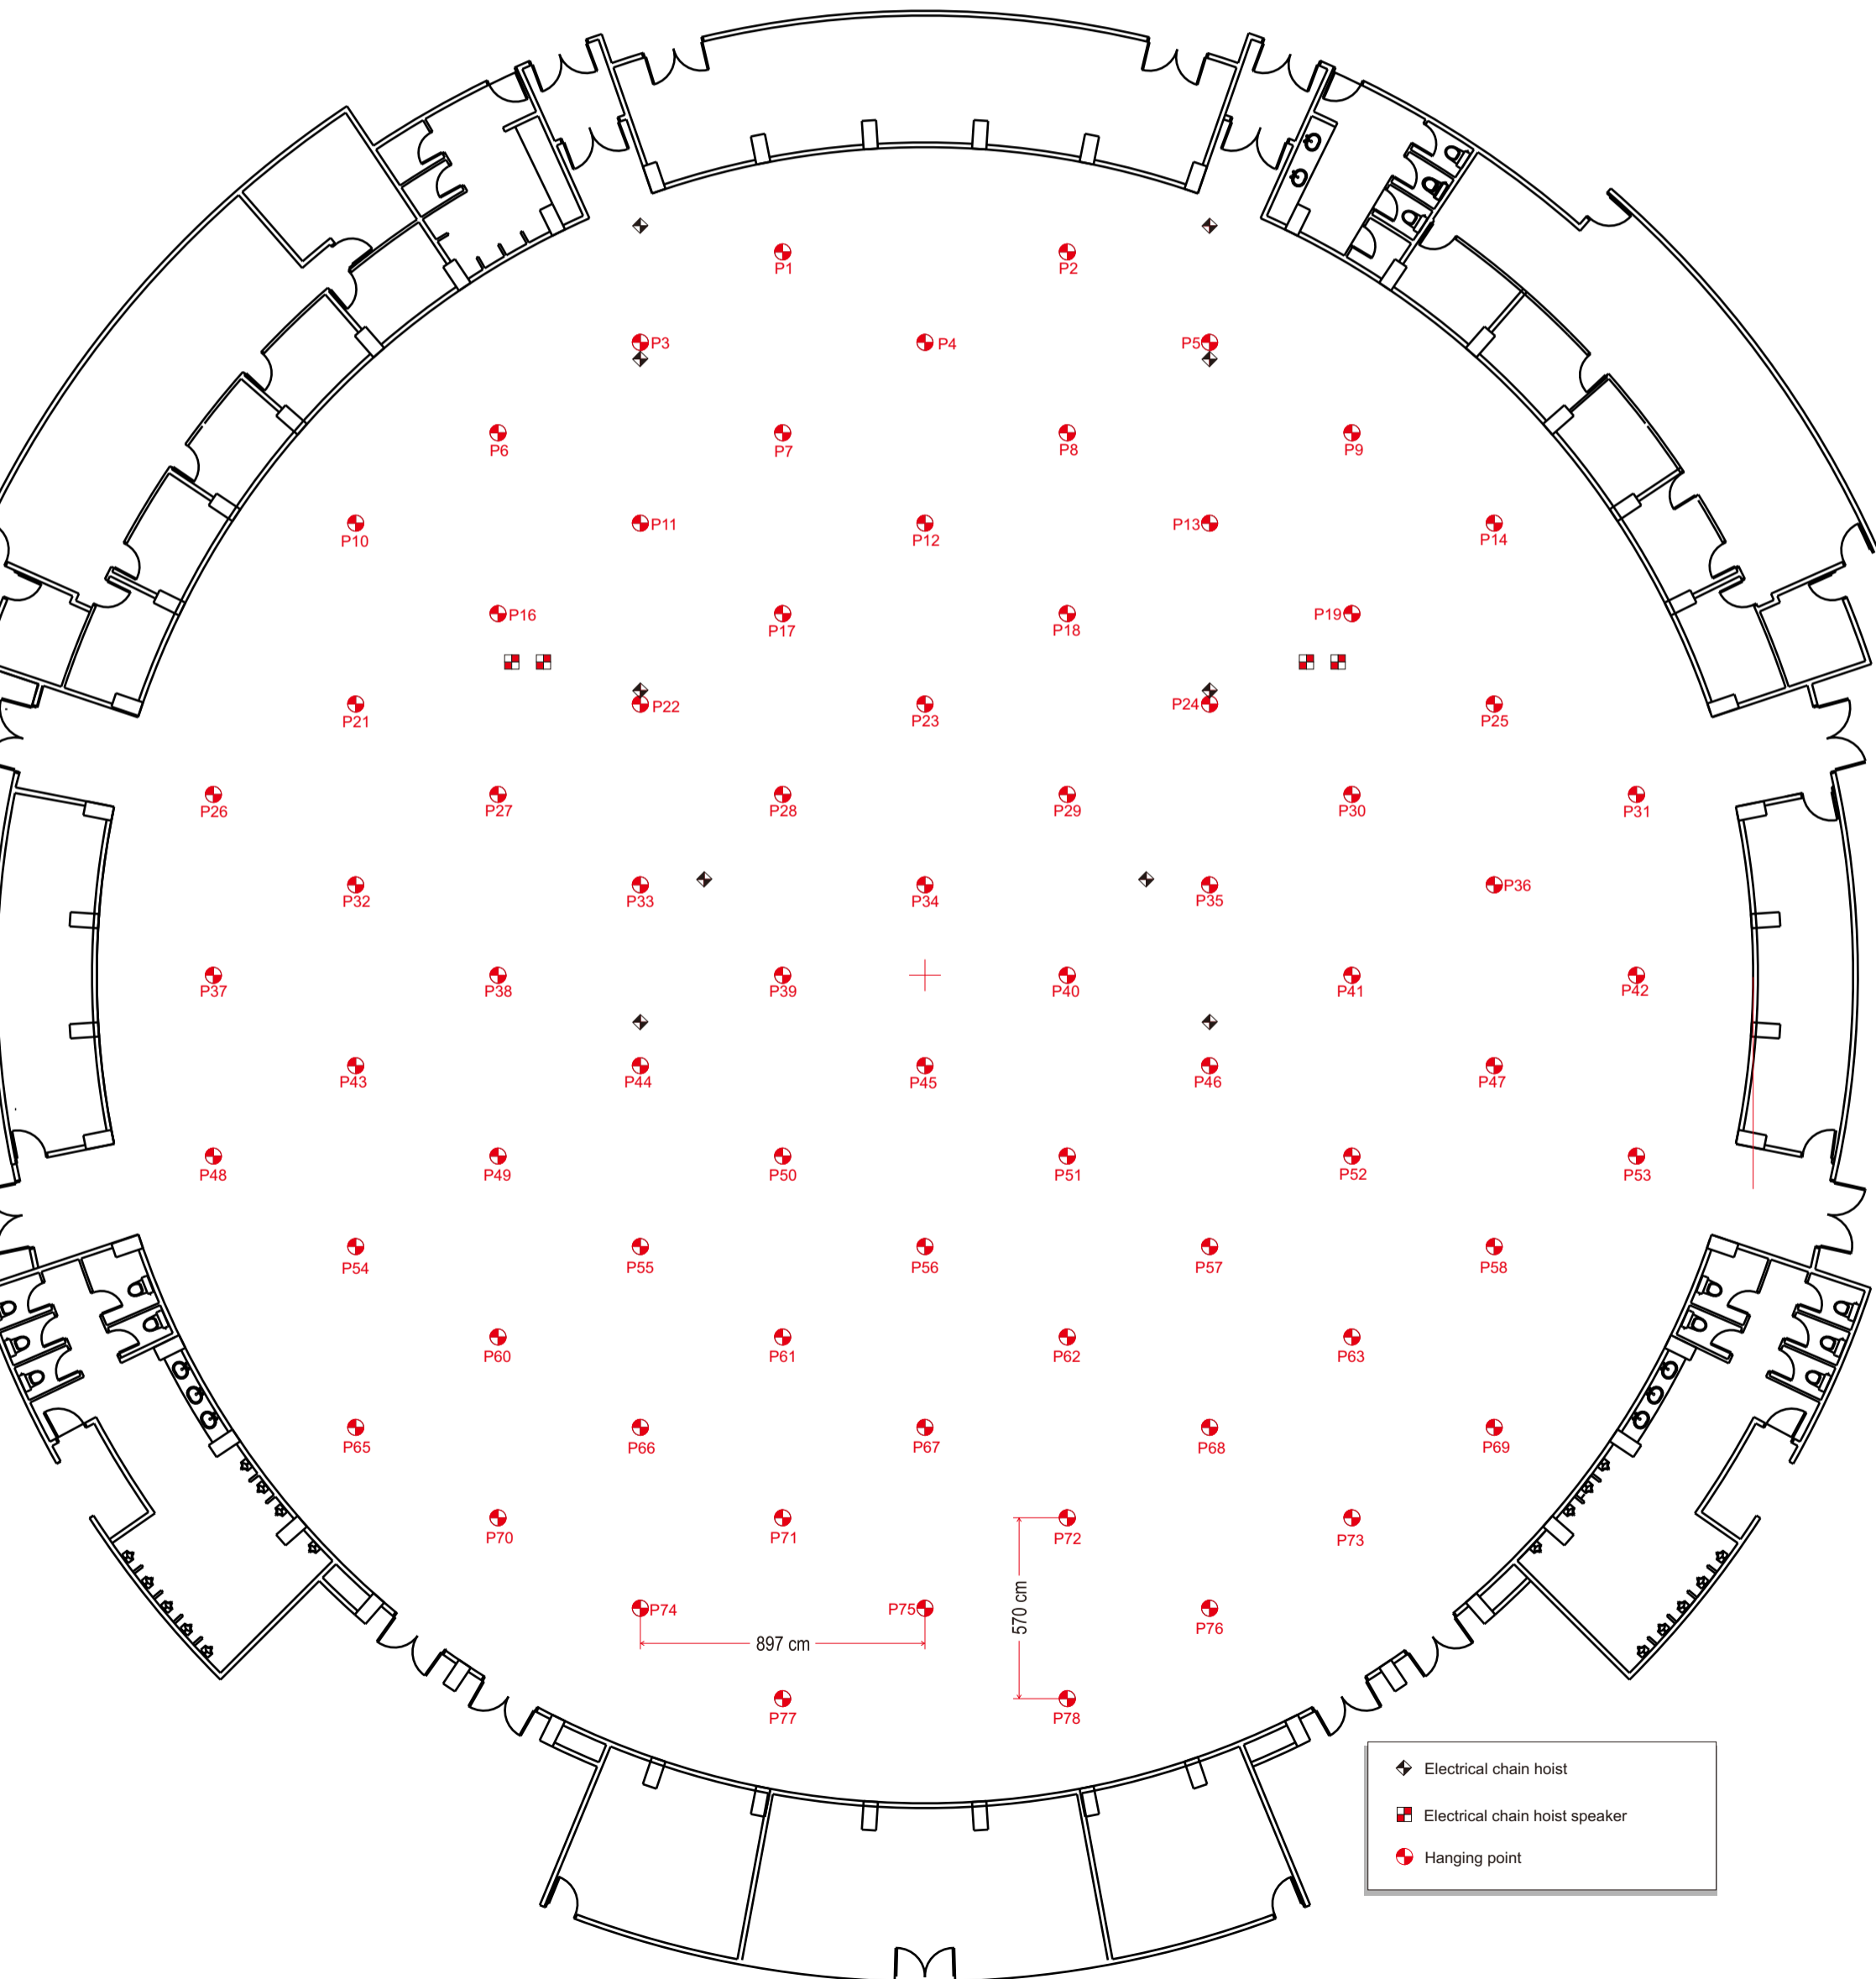

# PLENARY HALL New Hanging Points

Scale (meter)

- ◆ Electrical chain hoist
- Electrical chain hoist speaker
- Hanging point